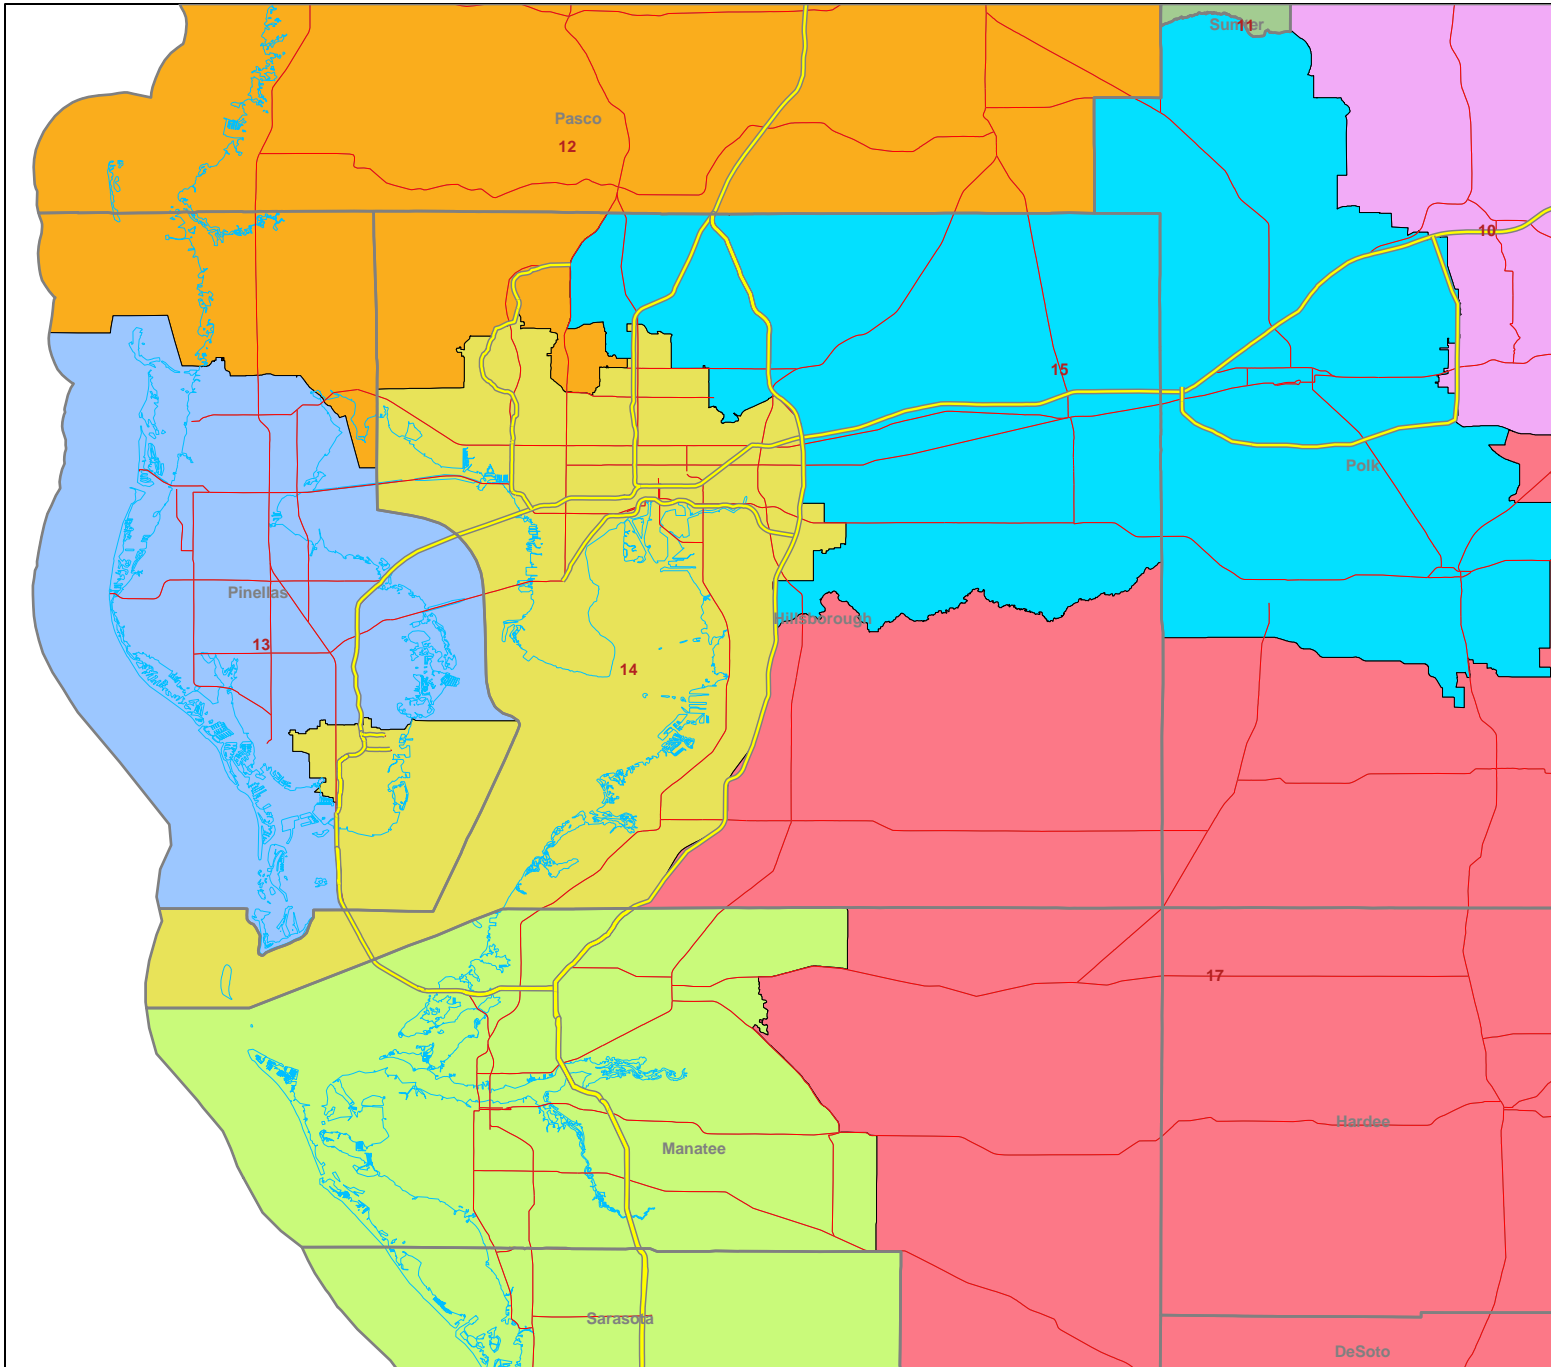

H000C9057

Florida House of Representatives
Redistricting Committee
402 S. Monroe Street
House Office Building
Tallahassee, FL 32399
www.floridaredistricting.org

Legend

- 7 District Number
- District Boundary
- County Boundary
- Interstate Highway
- Major Highway
- Shoreline